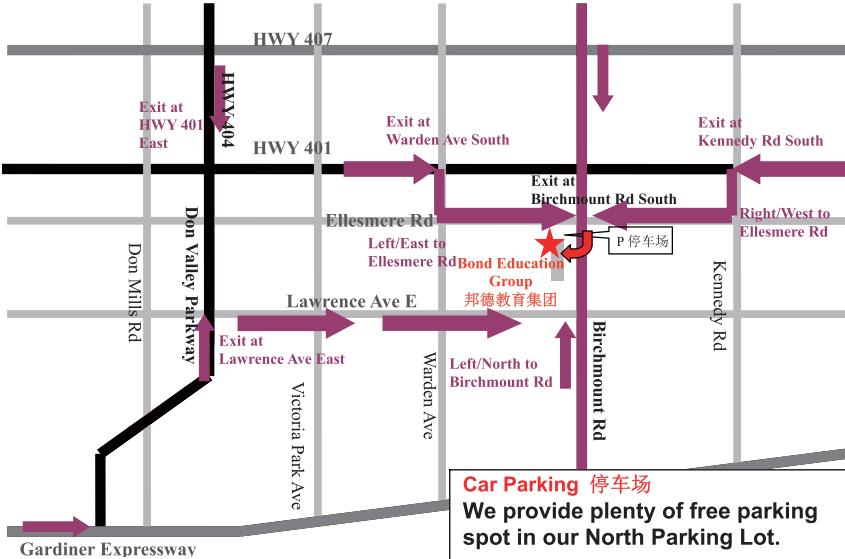

2015 乙未羊年元宵节 丰业-多伦多秦淮灯会 第三屆

Directions & Parking
交通及停车指南

We're at: Bond Education Group 邦德教育集团 (Venue Sponsor)

1500 Birchmount Rd, Toronto, ON M1P 2G5

Check below for directions. If you need more information, give us a call at **647-303-5855 Eric 王源涛** or send us an e-mail at contact@hsktoronto.ca. We're here to help!

Driving here? 开车来?

Car Parking 停车场

We provide plenty of free parking spot in our North Parking Lot.

If you're coming from:

Downtown Toronto

Take the Don Valley Parkway North to Lawrence Ave East. Continue east to Birchmount Rd, then head north and then follow the signs!

North of the Bond Campus

Take Highway 404 South, then take Highway 401 Eastbound. Exit at Warden Ave South and then exit at Ellesmere Rd East, continue east to Birchmount Rd and then head south and follow the signs!

West of the Bond Campus

Take Highway 401 to the Warden Ave South and then exit at Ellesmere Rd East. Continue east to Birchmount Rd and then head south and follow the signs!

East of the Bond Campus

Take Highway 401 to the Kennedy Ave South, and then exit at Ellesmere Rd West. Continue west to Birchmount Rd and then head south and follow the signs!